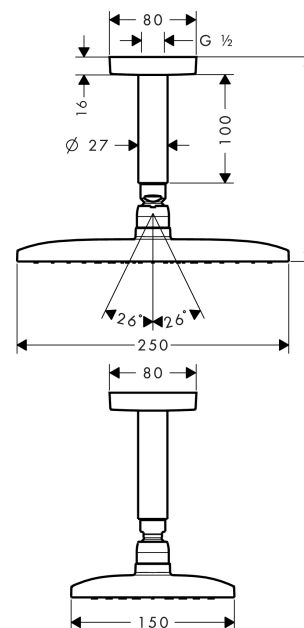

Raindance E

Overhead shower 240 1jet with ceiling connector

Surfaces: **Chrome** Article Number: **27380000**

Description

product features

- shower head size: 250 x 150 mm
- ball-joint: overhead shower angle adjustable
- spray type: RainAir
- flow rate RainAir spray (at 0.3 MPa): 20 l/min
- material spray disc: metal
- spray disc removable for cleaning
- ceiling connection length: 100 mm
- installation: ceiling
- connection thread G ½
- connection dimension: DN15

Technology

Product image

Scale drawing

Flowchart

The consumption was measured in combination with the appropriate fittings (thermostat/mixer/in-wall valve) to reflect actual application in practice.

Raindance E

Overhead shower 240 1jet with ceiling connector

Surfaces: **Chrome** Article Number: **27380000**

Installation examples