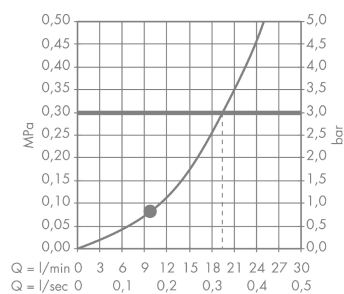

Raindance E

Overhead shower 240 1jet with ceiling connector

Surfaces: **Chrome** Article Number: **27380000**

Description

product features

- shower head size: 250 x 150 mm
- ball-joint: overhead shower angle adjustable
- spray type: RainAir
- flow rate RainAir spray (at 0.3 MPa): 20 l/min
- material spray disc: metal
- spray disc removable for cleaning
- ceiling connection length: 100 mm
- installation: ceiling
- connection thread G ½
- connection dimension: DN15

Technology

Product image

Scale drawing

Flowchart

The consumption was measured in combination with the appropriate fittings (thermostat/mixer/in-wall valve) to reflect actual application in practice.

Raindance E